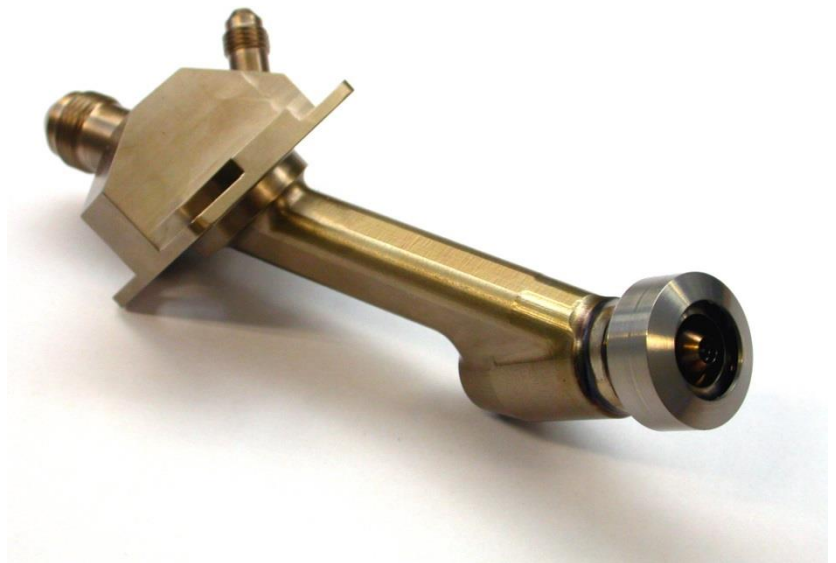

EthosEnergy Accessories and Components provides comprehensive OEM approved test, repair and overhaul services for gas turbine fuel nozzles used in industrial, marine, military, power generation, oil & gas and aero applications.

Our Siemens 501-K fuel nozzle capability covers all combustion types including

- + Pilotless
- + Dual Fuel
- + Gas and Dual Entry Gas
- + Liquid and Dual Entry Liquid;

With our OEM approved exclusive repairs, only available from EthosEnergy, we are able to return parts back to service. Our specialised repairs include but are not limited to;

- + Coating Replacement
- + Shroud Replacement
- + Inlet Replacement/Repair
- + Pipe Replacement
- + Flange Repair
- + Crack Repair

EthosEnergy Accessories and Components is an OEM approved repair vendor for the Siemens Industrial 501-K fuel nozzle range